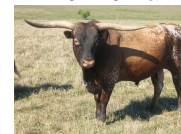

# JOLEEN

Date of Birth: 11/01/2016  
Registration 1: CI306694  
Breeder: Jimmy Jones

Courtesy of Ramsey Longhorns

Jimmy Jones is one of the best in the longhorn breed. When you see a cow carrying his brand you know you're getting a special cow. Joleen is one of those good cows. She's a sweet cow with a quiet disposition.

TTT: 91.0625 on 11/20/2024  
Composite: 89.3750 on 11/26/2023

JOLEEN

DELTA LUCKY ACE

LLL LUCKY

Maximus ST

B. C. LUCKY LADY

J.R. GRAND SLAM

LLL Delta Dawn

Sunhaven Delta

Rio Grande Chex

JP RIO GRANDE

HORSESHOE J LASTING

NIGHT SAFARI BL833

HORSESHOE J INQUIRE

J.R. J-Man

HORSESHOE J DELICIOUS